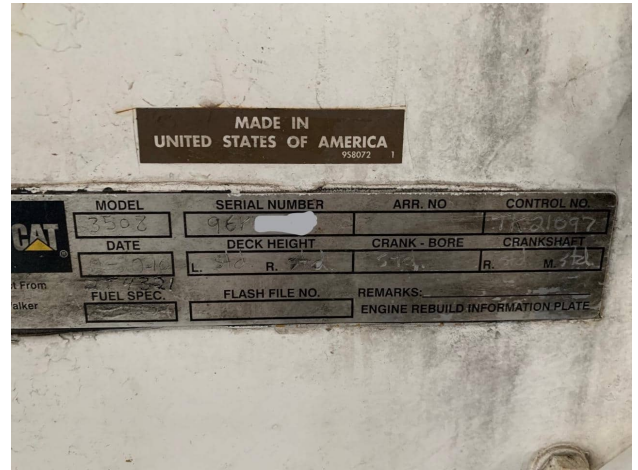

3 CAT 3508 Marine Engines

PRODUCT DESCRIPTION

Hours not known Main and rod piston liner standard
 Keel cooled Serial Prefix 69Z Arrangement 2W8866
 855HP@1600RPM All three must be purchased together
 Located Overseas