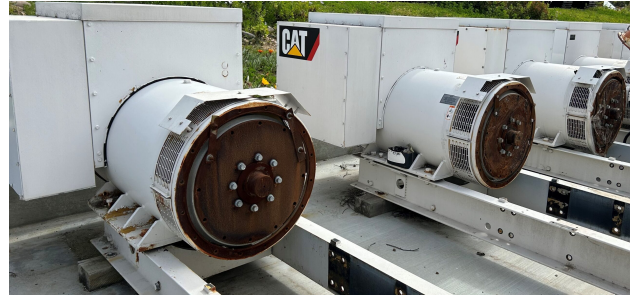

3 Caterpillar Gen Ends from 3412C Model SR4B - Surplus

PRODUCT DESCRIPTION

Serial prefix 6EJ

Arrangement # 9Y-1449

590kw prime

Categories: [Marine Generators](#)

Generator Manufacturer/Brand Caterpillar

kW Rating 590