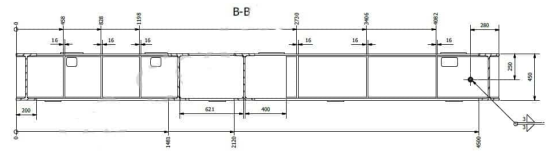

(6) CAT 3512B DITA ABS Marine generator sets

PRODUCT DESCRIPTION

S/n prefix S2G Year built 2008 New / unused condition
Electronic models 1200Kw Kato " Double bearing "
oversized alternators Rated at 1102Kw, 600v, 1200RPM,
60Hz, 0.8Pf Offshore SCR power module Includes: ABS,
IMO, CCS engine certifiCATes, muffler and remote
electric driven radiators. Price is per unit

Categories: [Marine Generators](#)

kW Rating 1102

Additional Information Skid: 1,840kg Alternator:
3,840kg Engine: 7,467kg