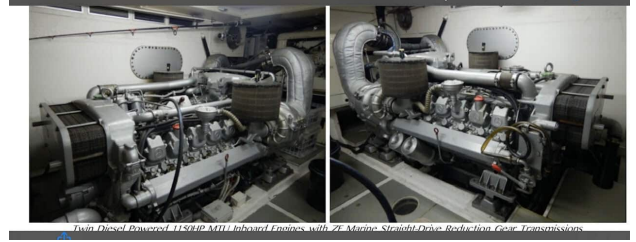

Block and crankshaft for a single MTU 183 TE93 1150HP RTO

PRODUCT DESCRIPTION

Block and crankshaft

Categories: [Marine Engines](#)

Engine Manufacturer/Brand MTU

Engine Model 183 TE93

HP 1150

RPM 2400