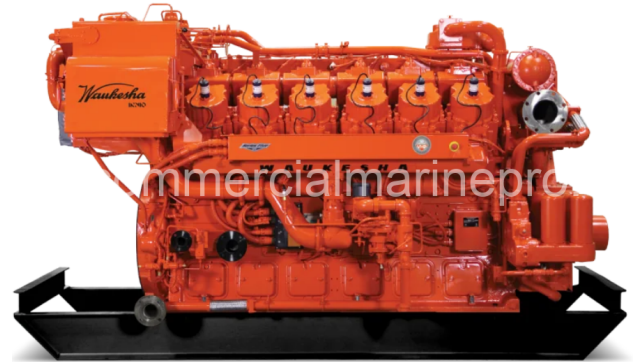

## (2) Waukesha F35T Diesel Engine

---

---

### PRODUCT DESCRIPTION

(2) Waukesha F35T Diesel Engine  
RPM 1200  
High Hours  
Condition - Good Core  
Spec: G-43351

**Categories:** [Industrial Engine](#)

**Engine Manufacturer/Brand** CAT

**Engine Model** 3406B

**RPM** 1800

**kW Rating** 320