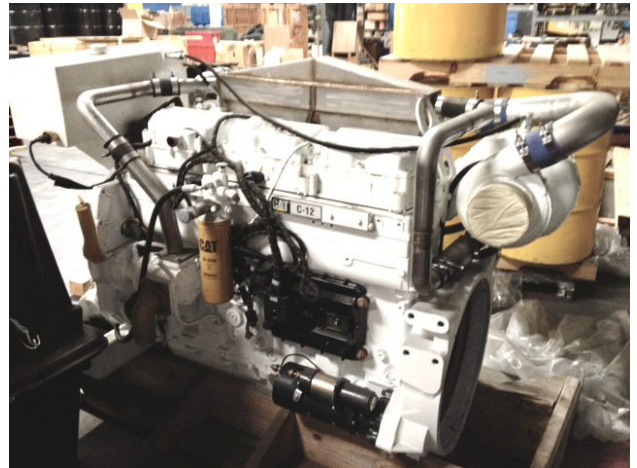

# Caterpillar C12 Marine Engine - 700HP

---

## PRODUCT DESCRIPTION

CAT C12 Marine Motor  
Year: 2005  
ECM: New. 0 hours  
Rated: 700hp

S/N: 9HP02138  
ECM S/N: 12736004IK

**Categories:** [Marine Engines](#)

**Engine Manufacturer/Brand** CAT

**Engine Model** C12

**HP** 700

**RPM** 2300

**Condition** Surplus

**Additional Information** Owners Father would export Machinery and Engines to Africa for clients Had purchased a C12 for client and before engine could be exported, Father health declined.. Son now has authority over the estate and is working at his fathers direction to sell off the equipment for the estate.