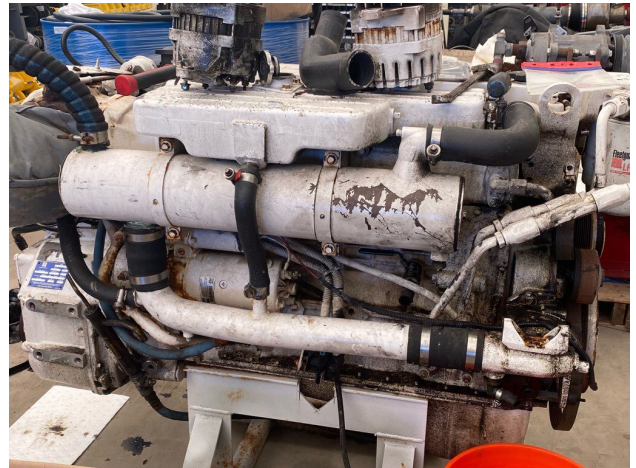

Cummins QSB480 Marine Engine - 1300 Hours

PRODUCT DESCRIPTION

Was a Pair low hours Marine Engines. Sold Bobtail. 5.9L
One unit: 130 hours from New (SOLD) Second unit: 1300 hours from New (AVAILABLE) Navy Takeouts - Units are ran when removed and verified in good working order. They are not serviced, only floor ran. Taken out at Navy designated intervals, either by year or hours. Replaced with New. Sold with Accessory package: Exhaust Elbow, Panel, Harness and Front mounts Buyer will want to service Heat exchangers, aftercoolers, change oil, cleanup.

Categories: [Marine Engines](#)

Cooling Method Heat Exchanger

Engine Model QSB480 5.9L

HP 480

Condition RTO

Additional Information Run video available.