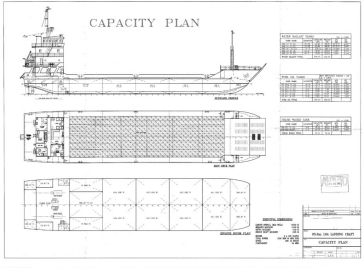

Landing Craft - Built 2002

PRODUCT DESCRIPTION

Main Specifications

- Length. 209 ft
- Breadth. 46 ft
- Draft Max. 9 ft
- Deck Load Capacity TEU. 86 LOLO

Tonnage:

- Gross 1092 LT
- NET 327 LT

Machinery:

- Engines
Engines

Performance:

- Max Speed 9 KTS

Documentation:

- Flag. Panama
- Cargo RORO / LOLO

Categories: [Supply Boats](#)

Additional Information Vessel has all current Certs
Drydocking is due 2025 Owner will entertain Lease or
Purchase

LANDING CRAFT

MAIN PARTICULARS

DISPLACEMENT	1000 TON
LENGTH	100 FT
BREADTH	30 FT
DEPTH	10 FT
TONNAGE	1000 TON
GT	1000
NET	1000

MACHINERY

1 x 1000 HP

PERFORMANCE

1000 HP

DOCUMENTATION