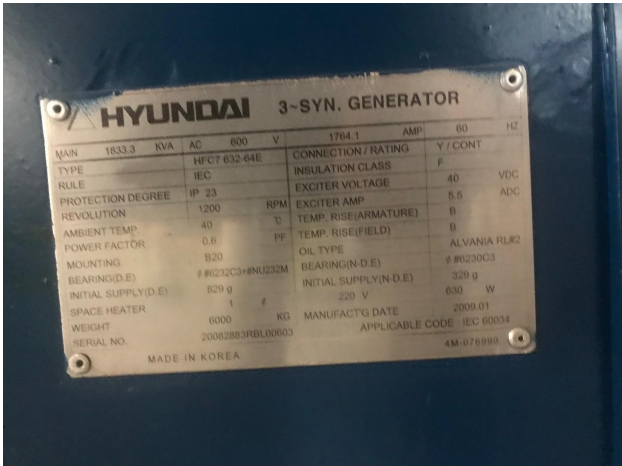

Multiple Hyundai Generator Ends 3-SYN120V @1200RPM Zero Hour Surplus

PRODUCT DESCRIPTION

- 8 available
- 2009
- 120V
- 1833.3 KVA
- 600V1764.1 AMP
- 60HZ

Categories: [Auxiliary Engines](#)
Condition Surplus