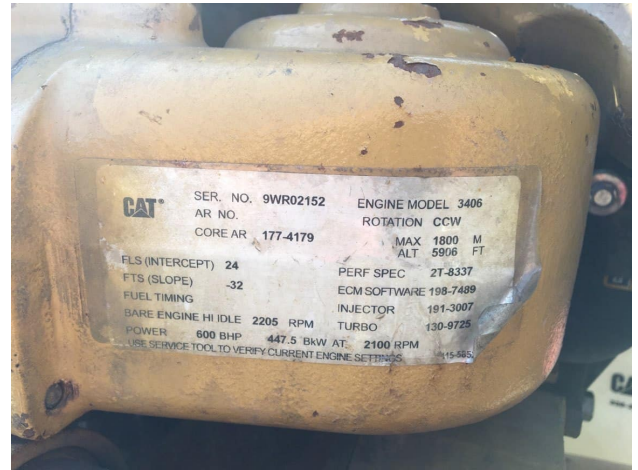

# Pair CAT 3406E Marine Engines - RTOs - 600HP

---

## PRODUCT DESCRIPTION

Pair 3406E CATs - maintained by CAT techs using CAT oil/filters. Used by local 2002 small cruise ship. Spent entire life so far at around 1500RPMs. Per the owner, they are both rebuilt in their lifetime, and are showing around 20,000 hours, they did not have any oil consumption and start and run like new, also have spare ECMs. These engines were installed in 2002 and saw medium to lighter duty service due to the nature of the vessel operation. 600hp. Price is for the pair.