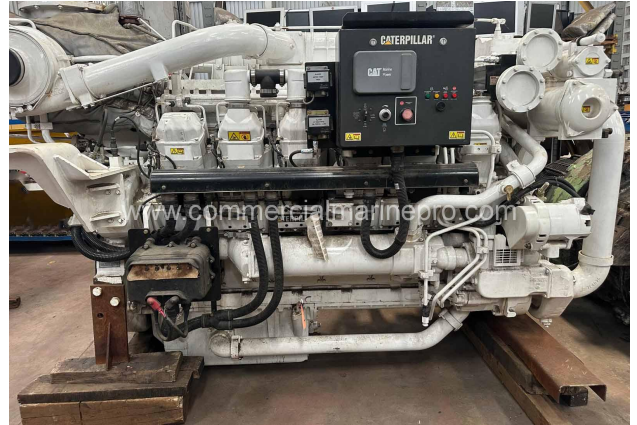

Pair CAT 3512 Marine Engines - High HP - 3386HP - New Surplus

PRODUCT DESCRIPTION

Caterpillar 3512 Marine Engines

Year: 2006

Power: 2525 kW (3386 HP)

RPM: 1925

Condition: Unused / Zero Hours

Quantity Available: 2 Units

Serial Number: MKH (serials are sequential)

Categories: [Marine Engines](#)

Engine Manufacturer/Brand CAT

Engine Model 3512

HP 3386

RPM 1925

Condition Surplus

Additional Information These engines are IMO Compliant Marine Engines for year 2006