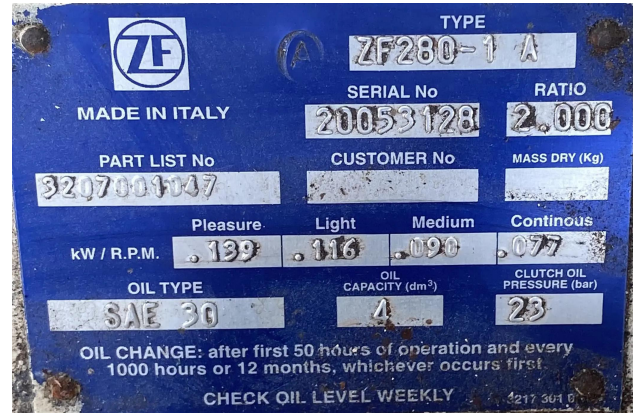

# Pair Cummins 6CTA Marine Engines Package 450HP - 600 hours

## PRODUCT DESCRIPTION

Year 2004 Pair Engines removed from Aft Cabin Cruiser  
 600 hours Diamond Series CPL #8089

**Categories:** [Marine Engines](#)

**Cooling Method** Heat Exchanger

**Engine Model** 6CTA 8.3 M3

**HP** 450

**Condition** RTO

**Additional Information** Gears also available: ZF 280-1 A  
 Model Ratio - 2:1 Running video for one engine:

<https://youtube.com/shorts/OgPRCKhdaB4?feature=share>