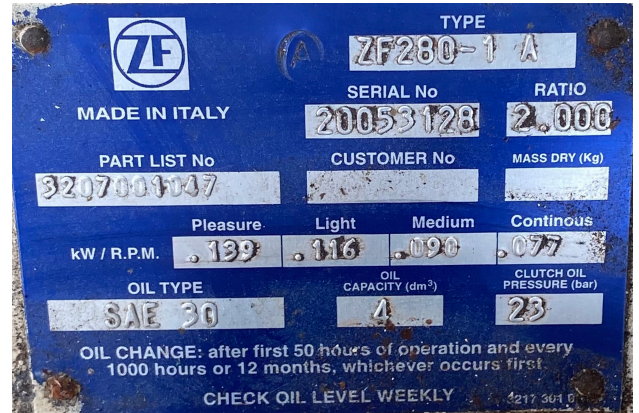

Pair Cummins 6CTA Marine Engines Package 450HP - 600 hours

PRODUCT DESCRIPTION

Year 2004 Pair Engines removed from Aft Cabin Cruiser
 600 hours Diamond Series CPL #8089

Categories: [Marine Engines](#)

Cooling Method Heat Exchanger

Engine Model 6CTA 8.3 M3

HP 450

Condition RTO

Additional Information Gears also available: ZF 280-1 A
 Model Ratio - 2:1 Running video for one engine:

<https://youtube.com/shorts/OgPRCKhdaB4?feature=share>