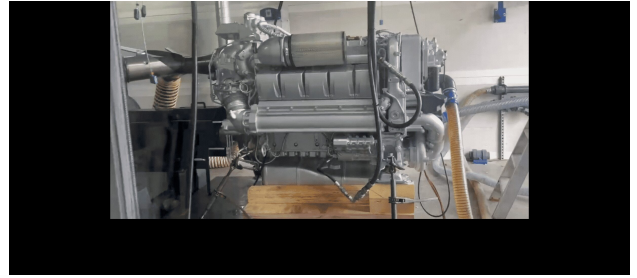

Pair MTU 10V2000M94 Marine Engines surplus

PRODUCT DESCRIPTION

2017 unused 1193KW@2450RPM No controls

Categories: [Marine Engines](#)

Engine Manufacturer/Brand MTU

Engine Model 10V2000M94
