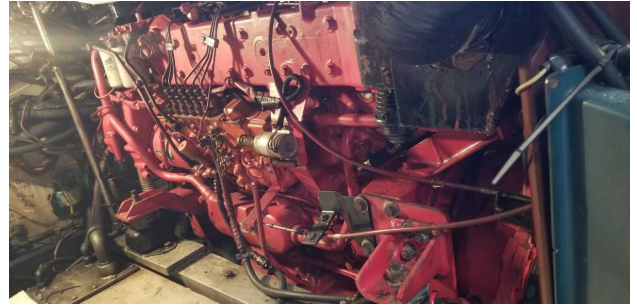

## Pair Volvo TAMD 72A 430HP RTO

---

### PRODUCT DESCRIPTION

Pair Volvo TAMD 72A w 430HP. 4,000 hrs in good running condition No gauges, no panels, bobtail. Still in boat and will run them through the 2019 fishing season. Plans to pull after Oct 2019