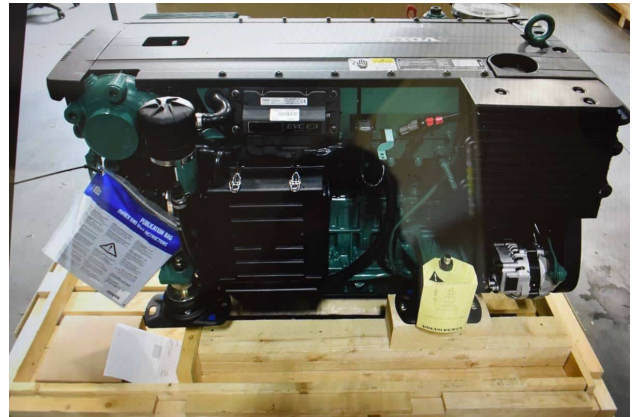

Volvo Marine D6-370 Diesels with ZF Gears --in Crate

PRODUCT DESCRIPTION

New in Crates set of two each Volvo Marine D6-370 Diesel Engines with ZF Gears. Were going to be installed in a House Boat, but went to Outboards instead. Package does include the control package which comes with full electronic displays, controls, EVC, wiring setups, etc. for dual station use. Will to split the pair.

Categories: [Marine Engines](#)

Engine Model D6-370

Condition New

Additional Information Priced as pair