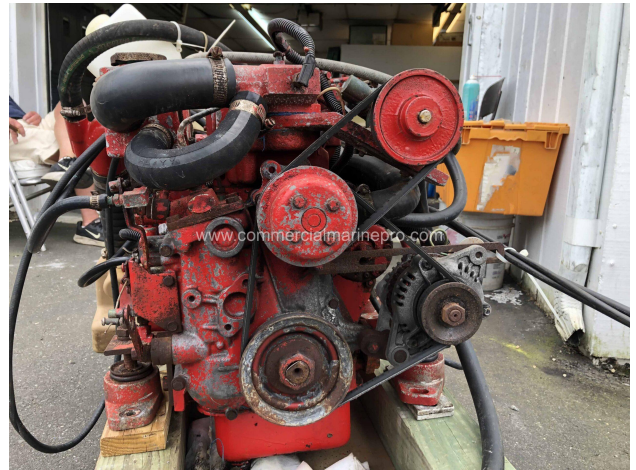

Westerbeke Sailboat Engine - 10HP

PRODUCT DESCRIPTION

Westerbeke Sailboat Engine
10HP
2.5 Gear
Panel & Harness
Runs 100%
680 Hrs

Categories: [Marine Engines](#)

HP 10

Hours on Equipment 680 Hours

Condition RTO